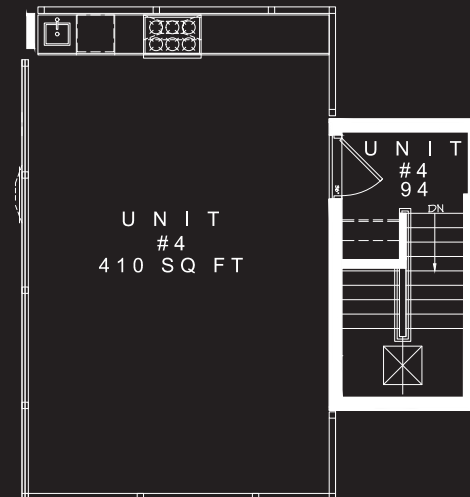

RESIDENCE #4

4 Bed / 3 Bath

2,748 + 94 = 2842 sqft

*all layouts and room dimensions are approximate and subject to change